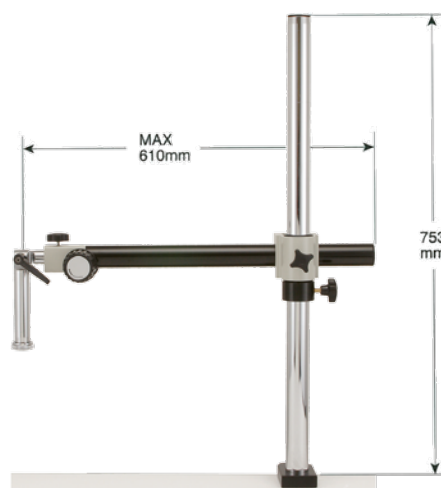

Ref.	Designation	Type	Price
17507	BOOM Stand	V-7C	563.00

Conditions of sale: Net prices.

BOOM STAND V-3C

Universal boom stand with G clamp fixation and articulated arm.

Ref.	Designation	Type	Price
17518	BOOM Stand	V-3C	364.00

ASCO Gliding Stage

XR723

Gliding stage with closed circulation linear bearing.

Size: 350 x 250 x 103

Base plate: 520 x 480

Movement: 360 x 418

Ref.	Type	Price
17522	XR723	2198.00

ASCO Optical fiber Illuminator