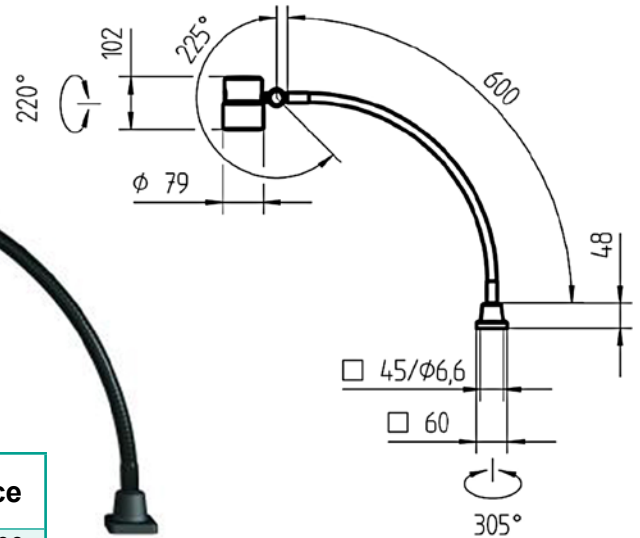

LED Lamp

WALDMANN

ROCIA FOCUS MODEL

Articulated head lamp with metal hose of 600 mm.

Voltage: 8W | 100-240V

Frequency: 50/60 HZ

Temperature: 5000K

Angle of diffusion: 40 °

Brass seal for high protection IP 67.

Resistant to substances such as oils or cooling lubricants.

Ref.	Designation	Angle of diffusion	Article Num.	Price
16439	600/850 D	40 °	Ref : 00 681 708	558.00

Lamp base

Magnetic base

Magnetic base for Waldmann HI 20 halogen lamp and Rocia focus. Complete kit with protective felt.

Ref.	Designation	Color	Article Num.	Price
16450	For HI 20 + Rocia focus	Black	Ref : 00 80 7466	69.00

Heavy base

Handle with care when handling the axes of the lamp.

Ref.	Designation	Color	Article Num.	Price
16448	For : Rocia	Black	Ref : 00 014 959	229.00
16449	For : Rocia / SNE / TANE0 / TEVISIO	light grey	Ref : 00 014 993	169.00