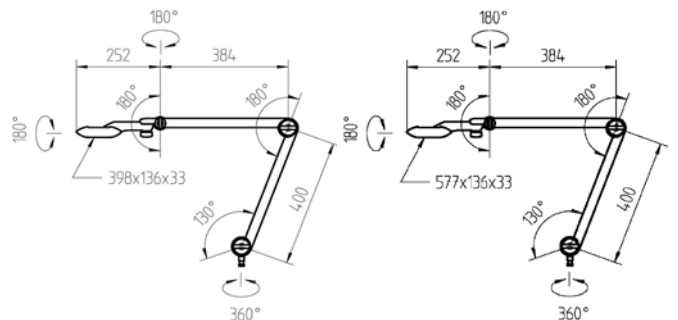

Schurch Asco SA

ASCO

Partenaire et Savoir-faire

AV. DU 1ER MARS 33, CP 3052
CH-2001 NEUCHÂTEL
SWITZERLAND

PHONE : +41 32 724 3434

FAX : +41 32 724 3436

EMAIL : INFO@SCHURCH-ASCO.COM

WEB : WWW.SCHURCH-ASCO.COM

Short arm LED lamp

WALDMANN

UNIVERSAL TYPE TANEO TND 1400

Daylight lamp, 5000K.

Anodized aluminum case, with opal white diffuser.

Led 23 W, 5000k, 100-240 V, 50/60 HZ.

For watchmaker's post.

Ref.	Designation	Article Num.	Price
17710	TANEO TND 1400 / 950 Adjustable Intensity	Ref : 00 809 738	827.00
17711	TANEO TND 1400 / 950 Blocked Intensity for inspection	Ref : 00 809 740	827.00

Long arm LED lamp

WALDMANN

UNIVERSAL TYPE TANEO TND

Daylight lamp, 5000K.

Anodized aluminum case, with opal white diffuser.

Led 23 W | 30 W, 5000k, 100-240 V, 50/60 HZ.

For watchmaker's post.

Ref.	Designation	Article Num.	Price
17712	TANEO TND 1400 / 950 Adjustable Intensity	Ref : 00 800 737	784.00
17713	TANEO TND 2100 / 950 Adjustable Intensity wide head	Ref : 00 809 772	897.00