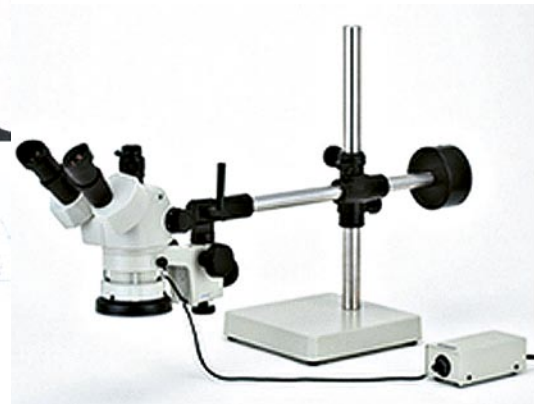

ASCO Trinocular Microscope

SPZV-50UNGM

WITH ZOOM AND STAND

Magnification: 6.7 to 50 x

Zoom: 7.50 : 1

Working distance: 108

Base: plate 230 x 230

Diopter adjustment: ± 7.2 D

Total height: 488

Ref.	Designation	Weight	Price
17501	SPZV-50UNGM	24.4	3885.00
17492	Pair of objectives for binocular SPZ Type DHW 10X METAL		184.50
17497	rubber eyeguard for DSZ typ		7.60

SPZ-50 series is provided with a zoom that allows a magnification going from 6.7 to 50 x with a standard eyepiece DHW10x. SPZT et SPZV series allows the addition of an extra eyepiece that can be used for taking pictures or filming. A ring provided on the vertical tube allows the adjustment of the focal. The microscope includes a LED light and a system View. The eyepieces are 45° inclined and the desk is 360° rotatable.

ASCO Trinocular Microscope

SPZT-50D-SGBM

WITH ZOOM AND STAND

The microscope includes a 303 mm high column and a Ring illuminator with 54 white LEDs 6400 K, continuously adjustable intensity. The eyepieces are 45° inclined and the desk is 360° rotatable.

Magnification: 6.7 to 50 x

Zoom : 7.50 : 1

Working distance: 108

Base: plate 144 x 260

Diopter adjustment: ± 7.2 D

Total height: 405