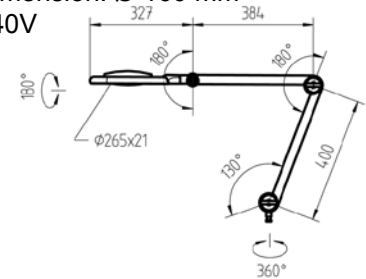

Additional lens.

Magnifiers / lenses; dimension: Ø 160 mm

Voltage: 14W | 100-240V

Frequency: 50/60 HZ

Ref.	Designation	Article Num.	Price
17714	Tevisio Plastic TVD 750 / 940	Ref : 00 800 638	627.00
17709	Tevisio Glass TVD 750 / 940	Ref : 00 800 660	970.00