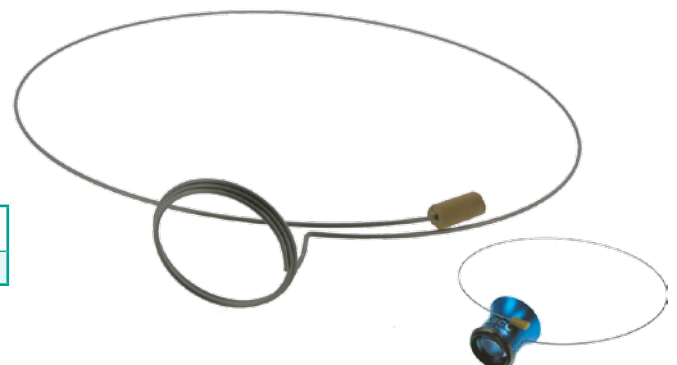

Ref.	Colour	Magnification	Price
00964	Yellow	5 x	105.00
00965	Blue	6 x	105.00
00966	Steel	8 x	105.00
00967	Green	10 x	105.00

Conditions of sale: Discount 10 % for 10 identical pieces.

Magnifying Loupe-holder

TYPE 5461

Made of a stainless steel wire, fits to every magnifying glass.

Ref.	Designation	Price
00247	Magnifying glass-holder	3.95

Conditions of sale: Net prices.

216 Magnifying Glasses

September 2023

Magnifying Loupe ASCO for Engraver Ø 40mm