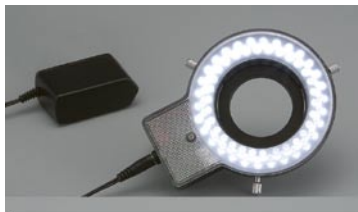

Ref.	Designation	Type	Price
17516	ring illuminator	LED-60T	211.00
17497	AC/DC Transformer for LED-60T		34.00

Conditions of sale: Net prices.

230 Magnifying Glasses

April 2023