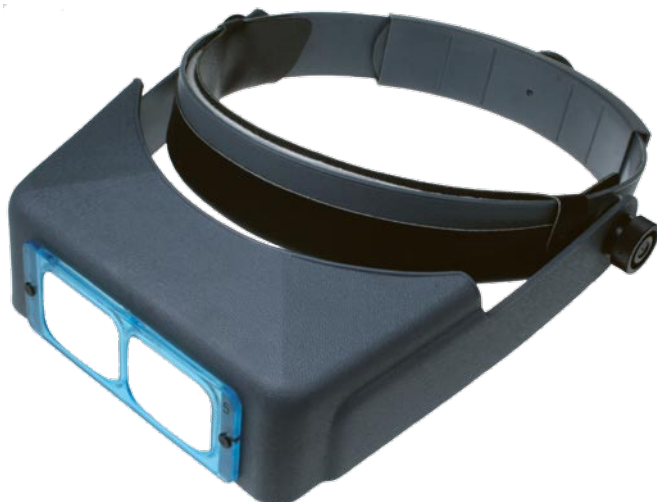

WEB : WWW.SCHURCH-ASCO.COM

Headband magnifying Loupe

ZEISS

TYPE D6

Optical diameter: 40 x 30 mm
Free working distance: 200 mm
Field of vision: 72 x 75 mm
Dimensions: l x h x L = 195 x 60 x 210
Weight ~110 g

Ref.	Magnification	Diopter	Price
00246	1.4 x D6	6	144.00
00249	2 x D4	4	144.00

Conditions of sale: Net prices.

Headband magnifying Loupe

OPTIVISOR

High quality binocular with mobile visor with rounded edges, pull-down visor, adjustable headband with a button and a comfortable frontal part with leather lined with felt.