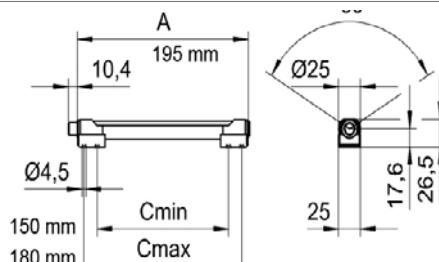

Réf.	Designation	Item Num.	Price
16444	LEA 300/850/S	Ref : 00 801 340	179.00