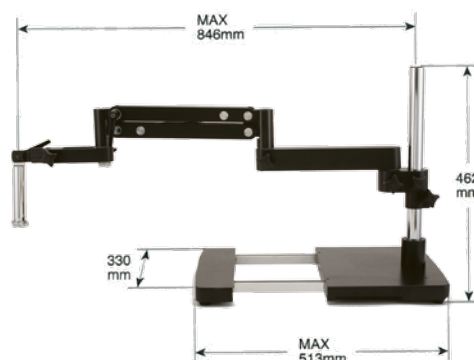

BOOM STAND V-7C

Universal boom stand V-7C model with articulated arm without counter-weight. Very good stability, ideal for various types of assembling with binocular type SPZ50PS.

Ref.	Designation	Type	Price
17507	BOOM Stand	V-7C	563.00