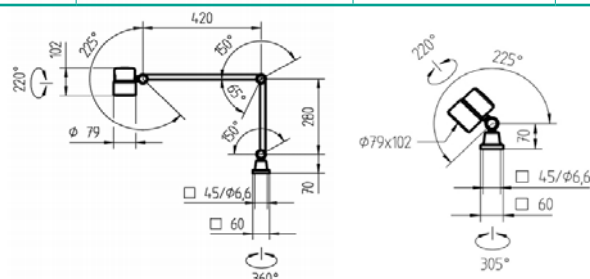

Rocia Focus Articulating Arm Lamp

WALDMANN

Brass seal for high protection IP 67.

Resistant to substances such as oils or cooling lubricants. With dimmer button.

Ref.	Designation	Article Num	Price
17717	Rocia Focus Articulated arm	Ref : 00 680 208	573.00
17718	Rocia Focus On ball joint	Ref : 00 721 996	442.00

Unsecured stabilization when moving the head.