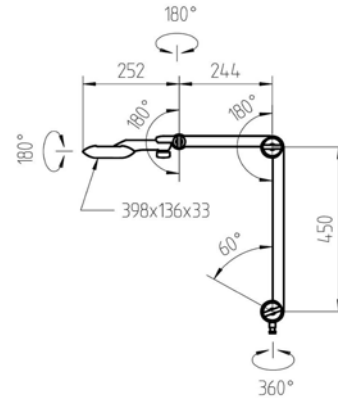

Long arm LED lamp

WALDMANN

UNIVERSAL TYPE TANEO TND

Daylight lamp, 5000K.

Anodized aluminum case, with opal white diffuser.

Led 23 W | 30 W, 5000k, 100-240 V, 50/60 HZ.

For watchmaker's post.

Ref.	Designation	Article Num.	Price
17712	TANEO TND 1400 / 950 Adjustable Intensity	Ref : 00 800 737	784.00
17713	TANEO TND 2100 / 950 Adjustable Intensity wide head	Ref : 00 809 772	897.00