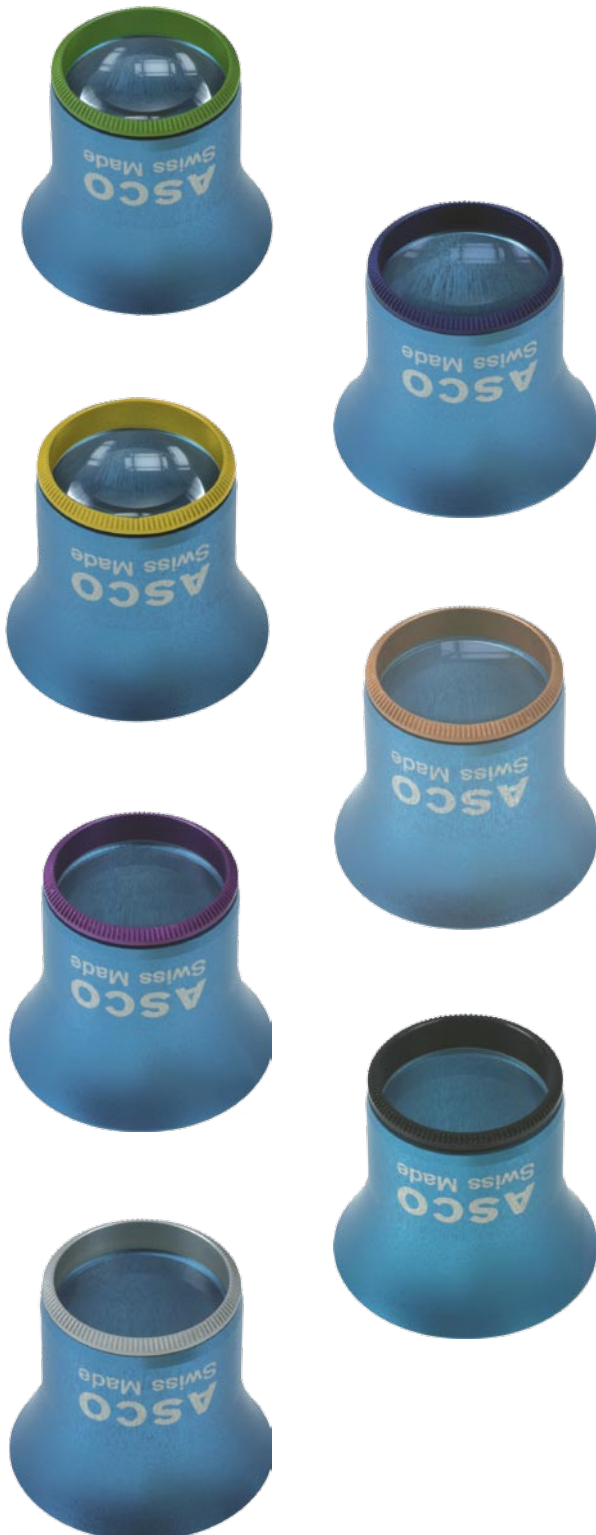

Ring: coated steel

Ref.	Value	Magnifying	Color Ring	Price
00468	1	10 x	Green	32.50

Ref.	Value	Magnifying	Color Ring	Price
00469	1 1/2	6.5 x	Blue	32.50

Ref.	Value	Magnifying	Color Ring	Price
00470	2	5 x	Yellow	32.50

Ref.	Value	Magnifying	Color Ring	Price
00471	2 1/2	4 x	Copper	32.50

Ref.	Value	Magnifying	Color Ring	Price
00472	3	3.5 x	Purple	32.50

Ref.	Value	Magnifying	Color Ring	Price
00473	3 1/2	3 x	Black	32.50

Ref.	Value	Magnifying	Color Ring	Price
00474	4	2.5 x	Alu	32.50