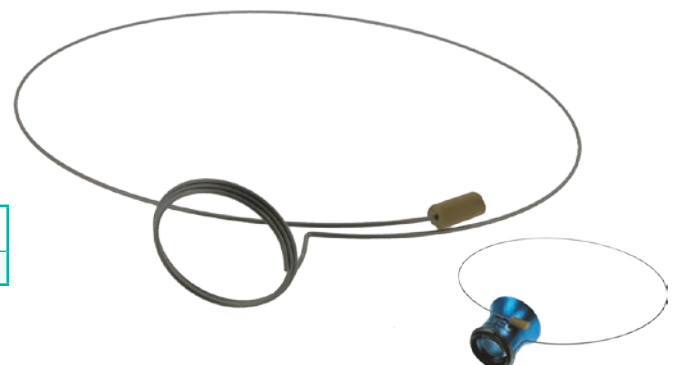

Ref.	Colour	Magnification	Price
00964	Yellow	5 x	105.00
00965	Blue	6 x	105.00
00966	Steel	8 x	105.00
00967	Green	10 x	105.00

Conditions of sale: Discount 10 % for 10 identical pieces.

Magnifying Loupe-holder

TYPE 5461

Made of a stainless steel wire, fits to every magnifying glass.

Ref.	Designation	Price
00247	Magnifying glass-holder	3.95

Conditions of sale: Net prices.

212 Magnifying Glasses

September 2023

Magnifying Loupe ASCO for Engraver Ø 40mm