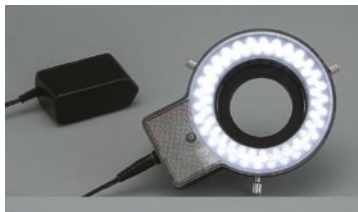

Ref.	Designation	Type	Price
17516	ring illuminator	LED-60T	211.00
17497	AC/DC Transformer for LED-60T		34.00

Conditions of sale: Net prices.

226 Magnifying Glasses

April 2023