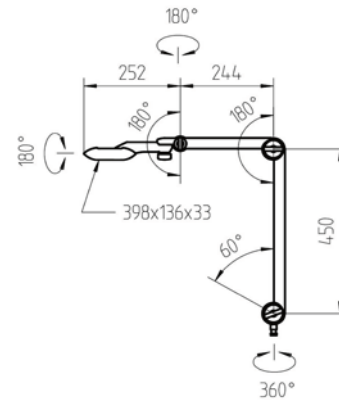

Long arm LED lamp

WALDMANN

UNIVERSAL TYPE TANEO TND

Daylight lamp, 5000K.
Anodized aluminum case, with opal white diffuser.
Led 23 W | 30 W, 5000k, 100-240 V, 50/60 HZ.
For watchmaker's post.

Ref.	Designation	Article Num.	Price
17712	TANEO TND 1400 / 950 Intensité Réglable	Ref : 00 800 737	784.00
17713	TANEO TND 2100 / 950 Intensité Fixe	Ref : 00 809 772	897.00