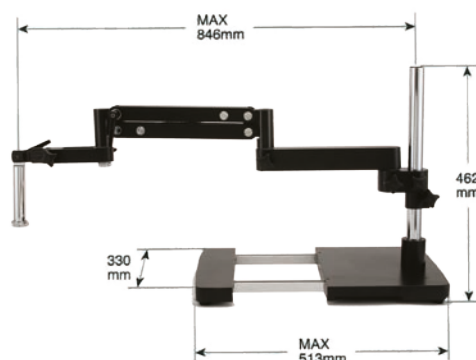

Ref.	Designation	Type	Price
17507	BOOM Stand	V-7C	563.00

Conditions of sale: Net prices.

BOOM STAND V-3C

Universal boom stand with G clamp fixation and articulated arm.

Ref.	Designation	Type	Price
17518	BOOM Stand	V-3C	364.00