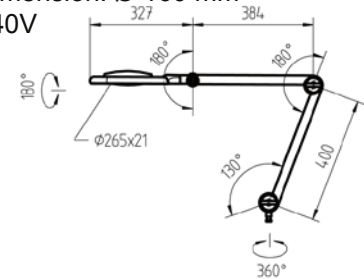

Additional lens.

Magnifiers / lenses; dimension: Ø 160 mm

Voltage: 14W | 100-240V

Frequency: 50/60 HZ

Ref.	Designation	Article Num.	Price
17714	Tevisio Plastic TVD 750 / 940	Ref : 00 800 638	627.00
17709	Tevisio Glass TVD 750 / 940	Ref : 00 800 660	970.00