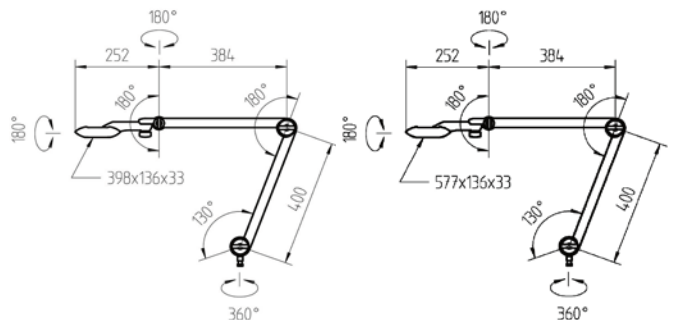

Schurch Asco SA

ASCO

Partenaire et Savoir-faire

AV. DU 1ER MARS 33, CP 3052
CH-2001 NEUCHÂTEL
SWITZERLAND

PHONE : +41 32 724 3434

FAX : +41 32 724 3436

EMAIL : INFO@SCHURCH-ASCO.COM

WEB : WWW.SCHURCH-ASCO.COM

Short arm LED lamp

WALDMANN

UNIVERSAL TYPE TANEO TND 1400

Daylight lamp, 5000K.
Anodized aluminum case, with opal white diffuser.
Led 23 W, 5000k, 100-240 V, 50/60 HZ.
For watchmaker's post.

Ref.	Designation	Article Num.	Price
17710	TANEO TND 1400 / 950 Adjustable Intensity	Ref : 00 809 738	827.00
17711	TANEO TND 1400 / 950 Adjustable Intensity	Ref : 00 809 740	827.00

Long arm LED lamp

WALDMANN

UNIVERSAL TYPE TANEO TND

Daylight lamp, 5000K.
Anodized aluminum case, with opal white diffuser.
Led 23 W | 30 W, 5000k, 100-240 V, 50/60 HZ.
For watchmaker's post.

Ref.	Designation	Article Num.	Price
17712	TANEO TND 1400 / 950 Intensité Réglable	Ref : 00 800 737	784.00
17713	TANEO TND 2100 / 950 Intensité Fixe	Ref : 00 809 772	897.00