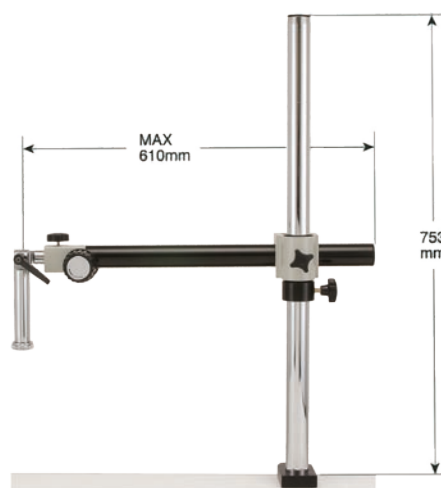

Ref.	Designation	Type	Price
17507	BOOM Stand	V-7C	563.00

Conditions of sale: Net prices.

BOOM STAND V-3C

Universal boom stand with G clamp fixation and articulated arm.

Ref.	Designation	Type	Price
17518	BOOM Stand	V-3C	364.00

ASCO Gliding Stage

XR723

Gliding stage with closed circulation linear bearing.

Size: 350 x 250 x 103

Base plate: 520 x 480

Movement: 360 x 418

Ref.	Type	Price
17522	XR723	2198.00

ASCO Optical fiber Illuminator