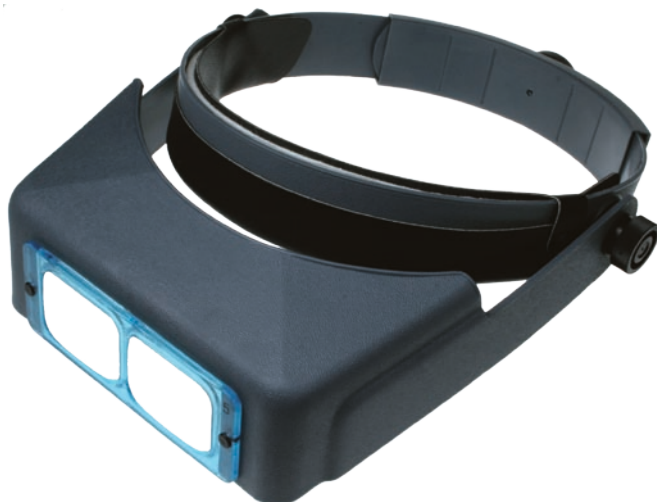

Headband magnifying Loupe

ZEISS

TYPE D6

Optical diameter: 40 x 30 mm
Free working distance: 200 mm
Field of vision: 72 x 75 mm
Dimensions: l x h x L = 195 x 60 x 210
Weight ~110 g

Ref.	Magnification	Diopter	Price
00246	1.4 x D6	6	144.00
00249	2 x D4	4	144.00

Conditions of sale: Net prices.

Headband magnifying Loupe

OPTIVISOR

High quality binocular with mobile visor with rounded edges, pull-down visor, adjustable headband with a button and a comfortable frontal part with leather lined with felt.