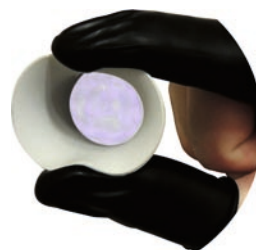

Magnifying Loupe ASCO

for Watchmaker

GRAY RUBBER TYPE

Biconvex lens diameter 25 mm bluish (anti-reflective on both sides). Soft rubber anti-fog frame. Colored anodized aluminum ring (magnification index).

Ref.	Value	Magnifying	Color Ring	Price
00151	1	10 x	Green	19.00

Ref.	Value	Magnifying	Color Ring	Price
00152	1 1/2	6.5 x	Blue	19.00

Ref.	Value	Magnifying	Color Ring	Price
00153	2	5 x	Yellow	19.00

Ref.	Value	Magnifying	Color Ring	Price
00154	2 1/2	4 x	Copper	19.00

Ref.	Value	Magnifying	Color Ring	Price
00155	3	3.5 x	Purple	19.00

Ref.	Value	Magnifying	Color Ring	Price
00156	3 1/2	3 x	Black	19.00

Ref.	Value	Magnifying	Color Ring	Price
00157	4	2.5 x	Alu	19.00

NEW LENSES
MORE PERFORMANCE

Conditions of sale: Discount 10 % for 10 identical pieces.

September 2023

Magnifying Glasses 211