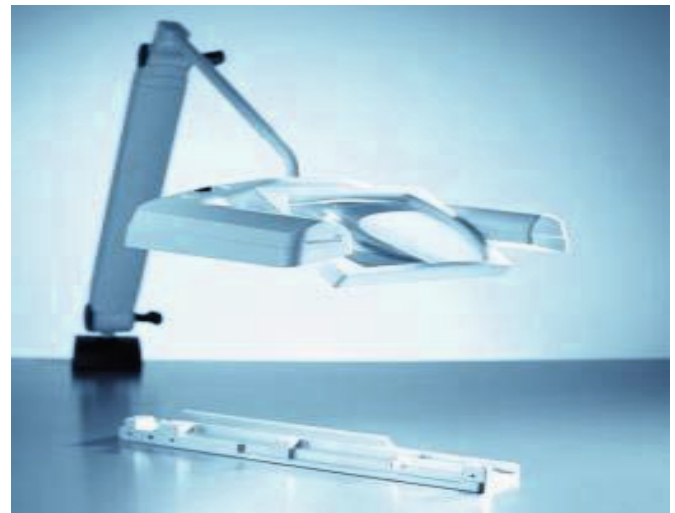

LED Lamp

WALDMANN

MODEL SNLQ 54/2

- LED technology
- 4000k neutral white color temperature
- Color rendering index Ra > 95
- Anti-glare protection thanks to opal white diffuser
- Pivoting glass lens 175 x 105 mm with 3 diopters
- Light gray or black plastic case
- PC diffuser
- Spring-compensated arm
- On / off switch for segment switching on the lamp head
- Protection class IP20. protection class I
- Delivery with a connection cable of approx. 3m and CEE 7/7 type plug (earthed plug)
- Various attachments and additional magnifiers (4 diopters) available as accessories

Ref.	Designation	Article Num.	Price
16443	SNLQ 54/2	Ref : 00 695 504	831.00

LED surface-mounted luminaire

WALDMANN

MODEL LEA 300/850/S

Power consumption approx. 3W
Luminous flux of the light approx. 315lm
Luminous efficacy of the luminaire approx. 105lm/W
type of light/colour clear neutral white
Color temperature approx. 5.000K
Dimension A=195mm, Cmin=150mm, Cmax=180mm