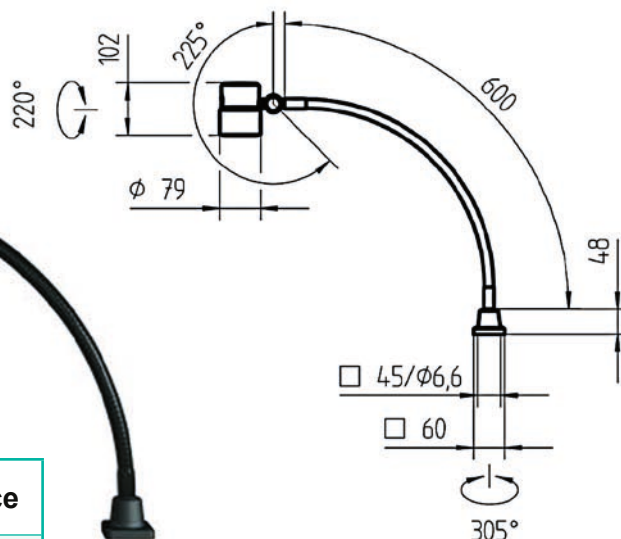

LED Lamp

WALDMANN

ROCIA FOCUS MODEL

Articulated head lamp with metal hose of 600 mm.

Voltage: 8W | 100-240V

Frequency: 50/60 HZ

Temperature: 5000K

Angle of diffusion: 40 °

Brass seal for high protection IP 67.

Resistant to substances such as oils or cooling lubricants.

Ref.	Designation	Angle of diffusion	Article Num.	Price
16439	600/850 D	40 °	Ref : 00 681 708	558.00

Lamp base

Magnetic base

Magnetic base for Waldmann HI 20 halogen lamp and Rocia focus. Complete kit with protective felt.

Ref.	Designation	Color	Article Num.	Price
16450	For HI 20 + Rocia focus	Black	Ref : 00 80 7466	69.00

Heavy base

Handle with care when handling the axes of the lamp.

Ref.	Designation	Color	Article Num.	Price
16448	For : Rocia	Black	Ref : 00 014 959	229.00
16449	For : Rocia / SNE / TANE0 / TEVISIO	light grey	Ref : 00 014 993	169.00