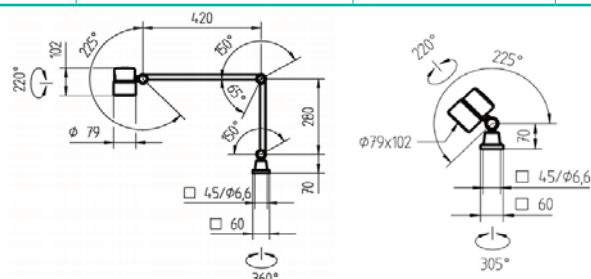

Rocia Focus Articulating Arm Lamp

WALDMANN

Brass seal for high protection IP 67.

Resistant to substances such as oils or cooling lubricants. With dimmer button.

Ref.	Designation	Article Num	Price
17717	Rocia Focus Articulated arm	Ref : 00 680 208	573.00
17718	Rocia Focus On ball joint	Ref : 00 721 996	442.00

Unsecured stabilization when moving the head.