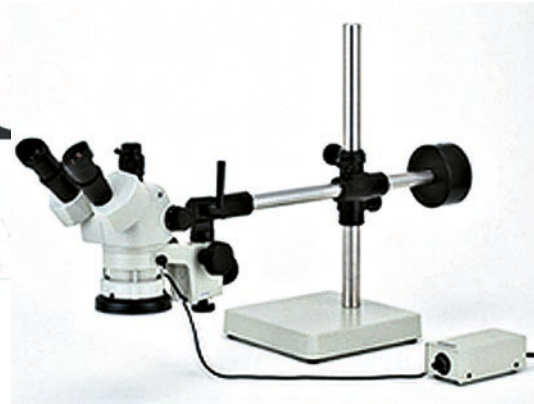

Zoom: 7.50 : 1

Working distance: 108

Base: plate 220 x 284

Diopter adjustment: ±7.2 D

Total height: 372

Ref.	Designation	Weight	Price
17502	SPZ-50PS	4.9	1885.50

Conditions of sale: Net prices.

222 Magnifying Glasses

January 2024

ASCO Trinocular Microscope

SPZV-50UNGM

WITH ZOOM AND STAND

Magnification: 6.7 to 50 x
Zoom: 7.50 : 1
Working distance: 108
Base: plate 230 x 230
Diopter adjustment: ± 7.2 D
Total height: 488

Ref.	Designation	Weight	Price
17501	SPZV-50UNGM	24.4	3885.00
17492	Pair of objectives for binocular SPZ Type DHW 10X METAL		184.50
17497	rubber eyeguard for DSZ typ		7.60

SPZ-50 series is provided with a zoom that allows a magnification going from 6.7 to 50 x with a standard eyepiece DHW10x. SPZT et SPZV series allows the addition of an extra eyepiece that can be used for taking pictures or filming. A ring provided on the vertical tube allows the adjustment of the focal. The microscope includes a LED light and a system View. The eyepieces are 45° inclined and the desk is 360° rotatable.