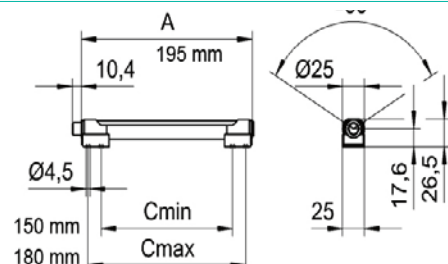

Lamp

WALDMANN

MODEL SNE

Daylight 5400 ° K, electronic, universal and with articulated arm, with diffuser white opale, with support for additional magnifying glass **16442**.

Voltage: 230 V 50/60 hz

Ref.	Designation	Size	Article Num.	Price
16440	SNE 118 - 18 watts	308 x 118 x 70	-	626.00
16441	SNE 136 - 36 watts	485 x 118 x 70	Ref: 00 089 979	639.70

Accessories

WALDMANN

for SNE lamp

Ref.	Size	Price
16442	Magnifying glass, diopter 3 = 1.75x, 190 x 138	304.00

LED Lamp

WALDMANN

MODEL SNLQ 54/2

- LED technology
- 4000k neutral white color temperature
- Color rendering index Ra > 95
- Anti-glare protection thanks to opal white diffuser
- Pivoting glass lens 175 x 105 mm with 3 diopters
- Light gray or black plastic case
- PC diffuser
- Spring-compensated arm
- On / off switch for segment switching on the lamp head
- Protection class IP20. protection class I
- Delivery with a connection cable of approx. 3m and CEE 7/7 type plug (earthed plug)
- Various attachments and additional magnifiers (4 diopters) available as accessories

Ref.	Designation	Article Num.	Price
16443	SNLQ 54/2	Ref : 00 695 504	831.00

LED surface-mounted luminaire

WALDMANN

MODEL LEA 300/850/S

Power consumption approx. 3W
Luminous flux of the light approx. 315lm
Luminous efficacy of the luminaire approx. 105lm/W
type of light/colour clear neutral white
Color temperature approx. 5.000K
Dimension A=195mm, Cmin=150mm, Cmax=180mm

Réf.	Designation	Item Num.	Price
16444	LEA 300/850/S	Ref : 00 801 340	179.00